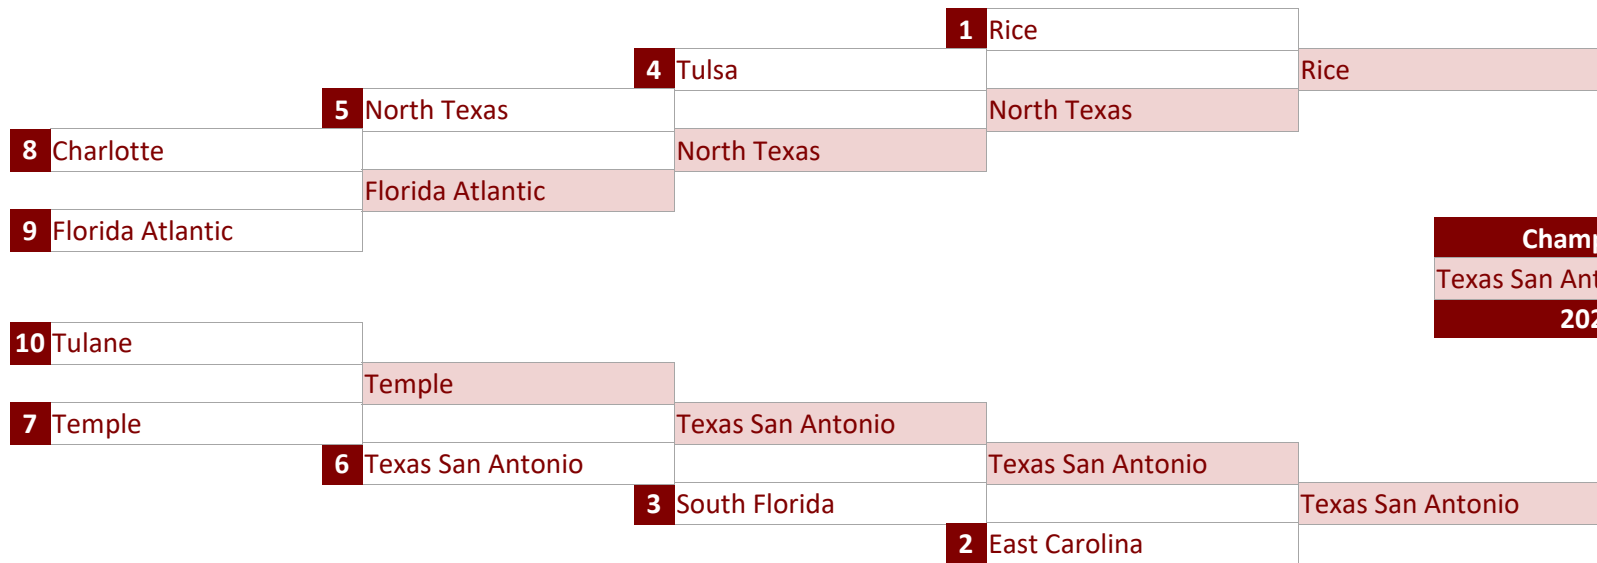

## 2026 Women's Conference Regular Season and Tournament Champions

As of: 3/15/2026 3:22:58 PM

\*Some conferences may have co-champions in the regular season. Only the #1 seed is listed

Conference	Regular Season *	Tournament
America East	Vermont	Vermont
American	Rice	Texas San Antonio
Atlantic 10	Rhode Island	Rhode Island
Atlantic Coast	Duke	Duke
Atlantic Sun	Eastern Kentucky	Jacksonville
Big 10	UCLA	UCLA
Big 12	TCU	West Virginia
Big East	Connecticut	Connecticut
Big Sky	Idaho	Idaho
Big South	High Point	High Point
Big West	UC Irvine	UC San Diego
Coastal Athletic	Charleston	Charleston
Conference USA	Louisiana Tech	Missouri State
Horizon League	Green Bay	Green Bay
Ivy League	Princeton	Princeton
Metro Atlantic	Quinnipiac	Fairfield
Mid-American	Miami OH	Miami OH
Mid-Eastern	Howard	Howard
Missouri Valley	Murray State	Murray State
Mountain West	San Diego State	Colorado State
Northeast	Fairleigh Dickinson	Fairleigh Dickinson
Ohio Valley	Western Illinois	Western Illinois
Patriot	Navy	Holy Cross
Southeastern	South Carolina	Texas
Southern	Chattanooga	Samford
Southland	McNeese State	Stephen F Austin
Southwestern Athletic	Alabama A&M	Southern
Summit League	North Dakota State	South Dakota State
Sun Belt	Georgia Southern	James Madison
West Coast	Loyola Marymount	Gonzaga
Western Athletic	Cal Baptist	Cal Baptist

## 2026 Won/Lost: America East - Women

DNQ	Seed	School	Won*	Lost*
<input type="checkbox"/>	1	Vermont	27	7
<input type="checkbox"/>	2	Maine	19	13
<input type="checkbox"/>	3	Binghamton	19	12
<input type="checkbox"/>	4	UMBC	19	12
<input type="checkbox"/>	5	New Jersey Tech	18	12
<input type="checkbox"/>	6	Bryant University	18	12
<input type="checkbox"/>	7	New Hampshire	10	20
<input type="checkbox"/>	8	Albany	14	16
<input checked="" type="checkbox"/>		Massachusetts Lowell	8	21

\*After Conference Tournament

<b>Champions</b>
Vermont
<b>2026</b>

\*After Conference Tournament

**Champions**  
Texas San Antonio  
**2026**