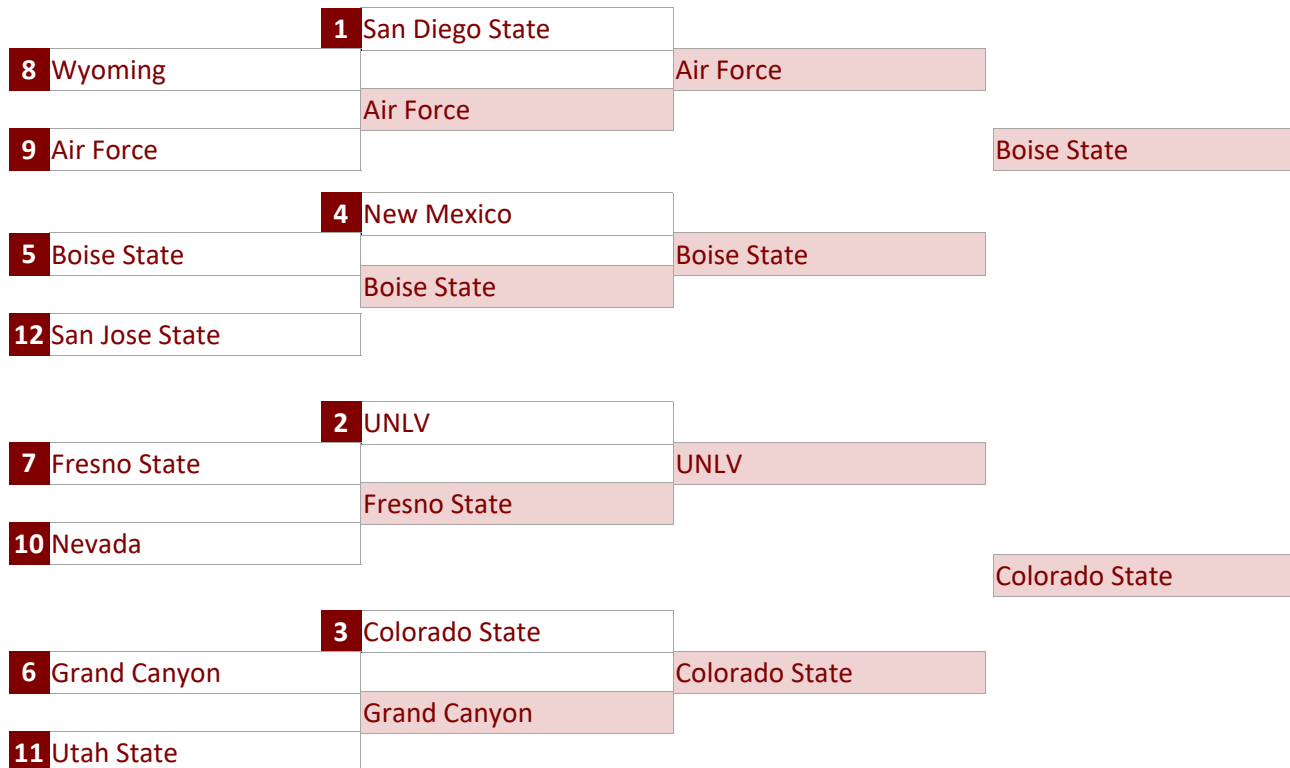

2026 Won/Lost: Mountain West - Women

DNQ	Seed	School	Won*	Lost*
☐	1	San Diego State	25	5
☐	2	UNLV	21	11
☐	3	Colorado State	27	7
☐	4	New Mexico	22	10
☐	5	Boise State	26	9
☐	6	Grand Canyon	13	19
☐	7	Fresno State	15	18
☐	8	Wyoming	10	20
☐	9	Air Force	15	18
☐	10	Nevada	10	21
☐	11	Utah State	6	24
☐	12	San Jose State	4	28

*After Conference Tournament

Champions
Colorado State
2026