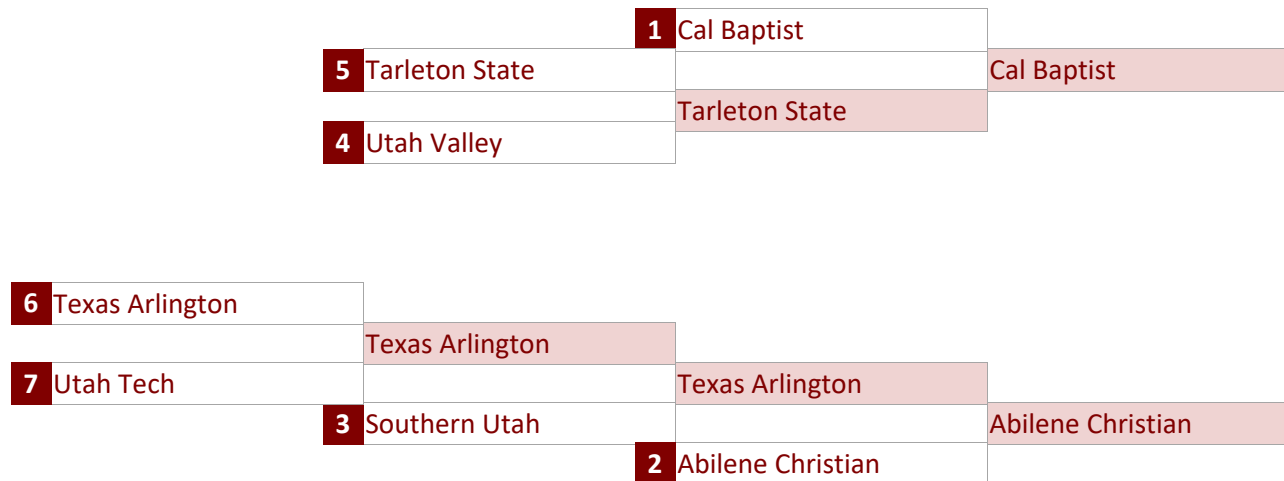

2026 Won/Lost: Western Athletic - Women

DNQ	Seed	School	Won*	Lost*
☐	1	Cal Baptist	23	10
☐	2	Abilene Christian	23	10
☐	3	Southern Utah	19	12
☐	4	Utah Valley	16	14
☐	5	Tarleton State	14	17
☐	6	Texas Arlington	12	21
☐	7	Utah Tech	9	20

*After Conference Tournament

Champions
Cal Baptist
2026