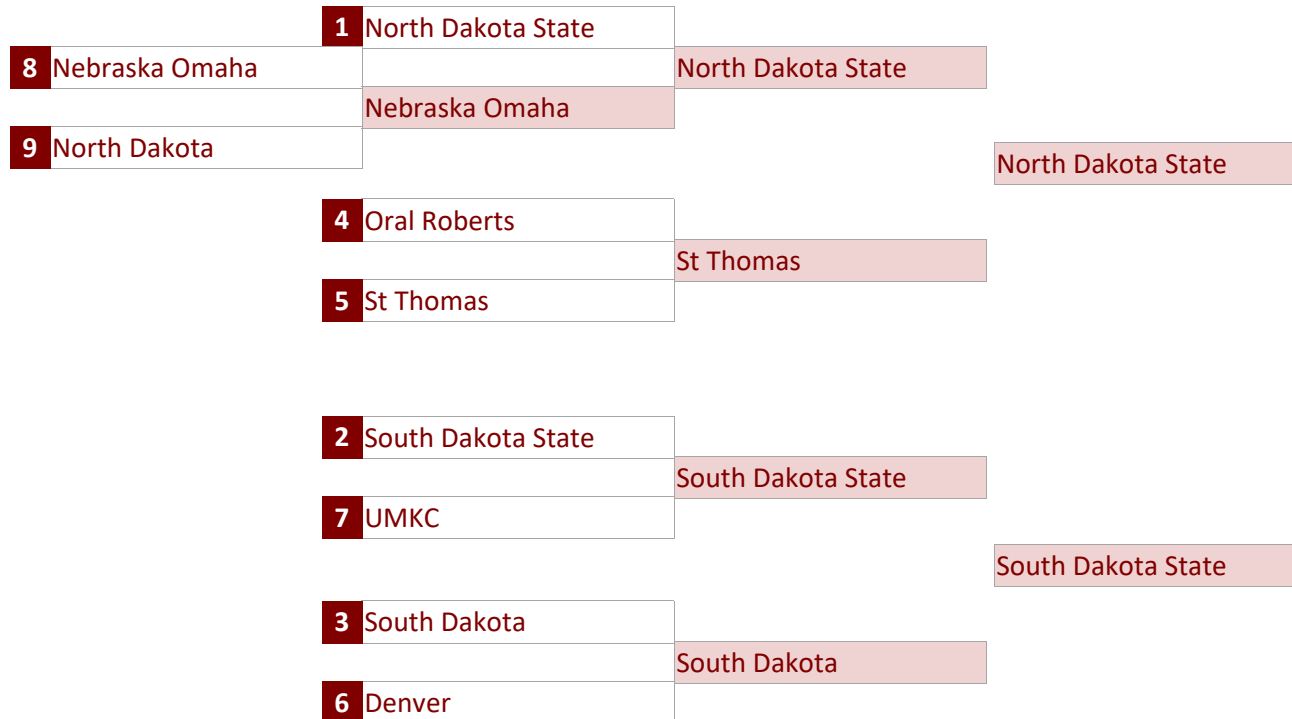

2026 Won/Lost: Summit League - Women

DNQ	Seed	School	Won*	Lost*
☐	1	North Dakota State	28	4
☐	2	South Dakota State	27	6
☐	3	South Dakota	23	9
☐	4	Oral Roberts	15	15
☐	5	St Thomas	16	16
☐	6	Denver	11	19
☐	7	UMKC	7	23
☐	8	Nebraska Omaha	6	27
☐	9	North Dakota	7	24

*After Conference Tournament

Champions
South Dakota State
2026