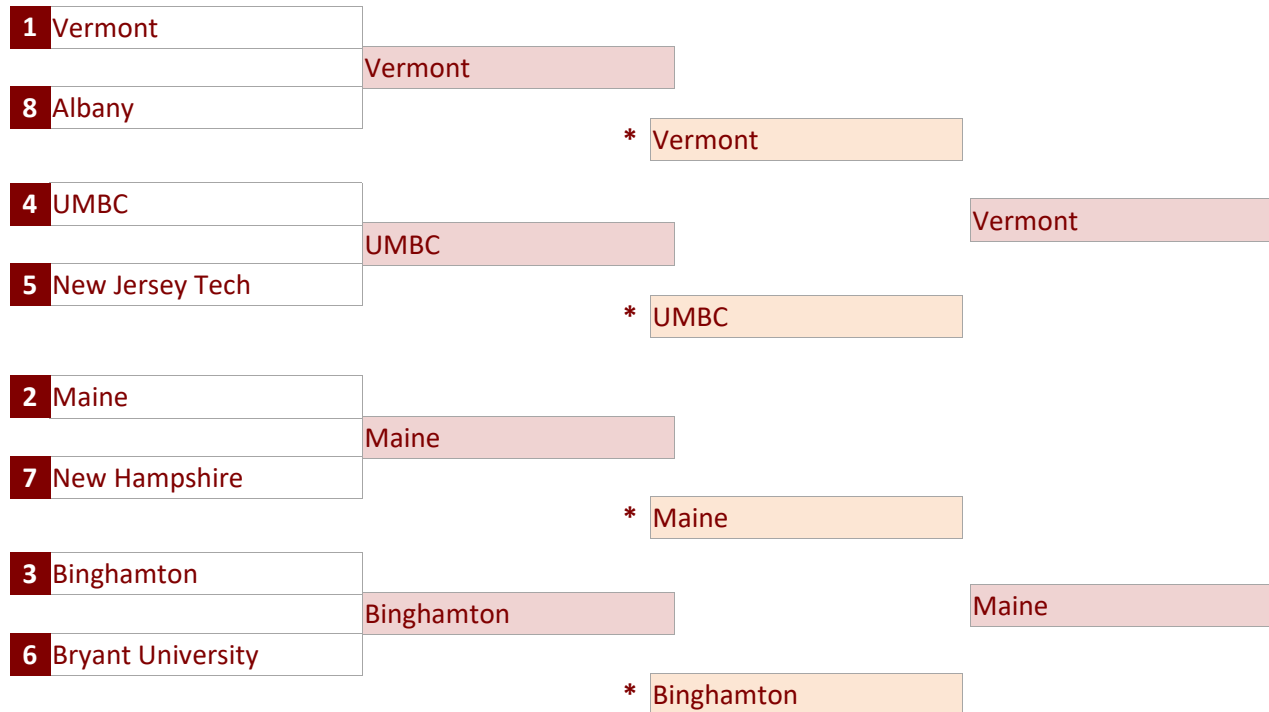

2026 Won/Lost: America East - Women

DNQ	Seed	School	Won*	Lost*
☐	1	Vermont	27	7
☐	2	Maine	19	13
☐	3	Binghamton	19	12
☐	4	UMBC	19	12
☐	5	New Jersey Tech	18	12
☐	6	Bryant University	18	12
☐	7	New Hampshire	10	20
☐	8	Albany	14	16
☒		Massachusetts Lowell	8	21

*After Conference Tournament

Champions
Vermont
2026