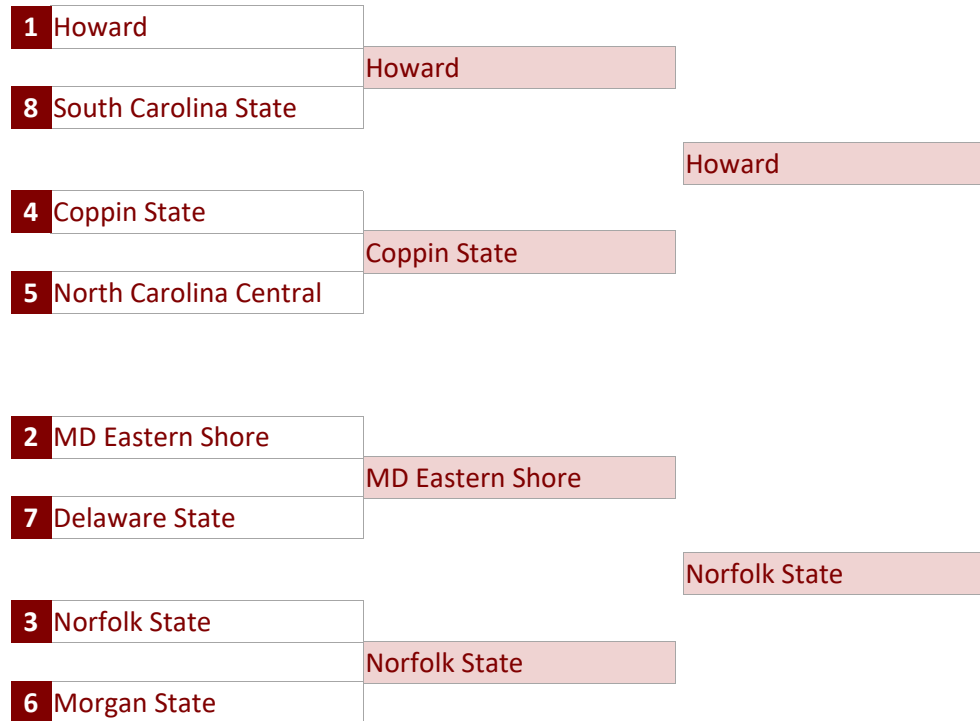

2026 Won/Lost: Mid-Eastern - Women

DNQ	Seed	School	Won*	Lost*
☐	1	Howard	26	7
☐	2	MD Eastern Shore	19	14
☐	3	Norfolk State	18	14
☐	4	Coppin State	10	23
☐	5	North Carolina Central	9	20
☐	6	Morgan State	5	26
☐	7	Delaware State	7	23
☐	8	South Carolina State	5	25
☒		New Haven		

*After Conference Tournament

Champions
Howard
2026