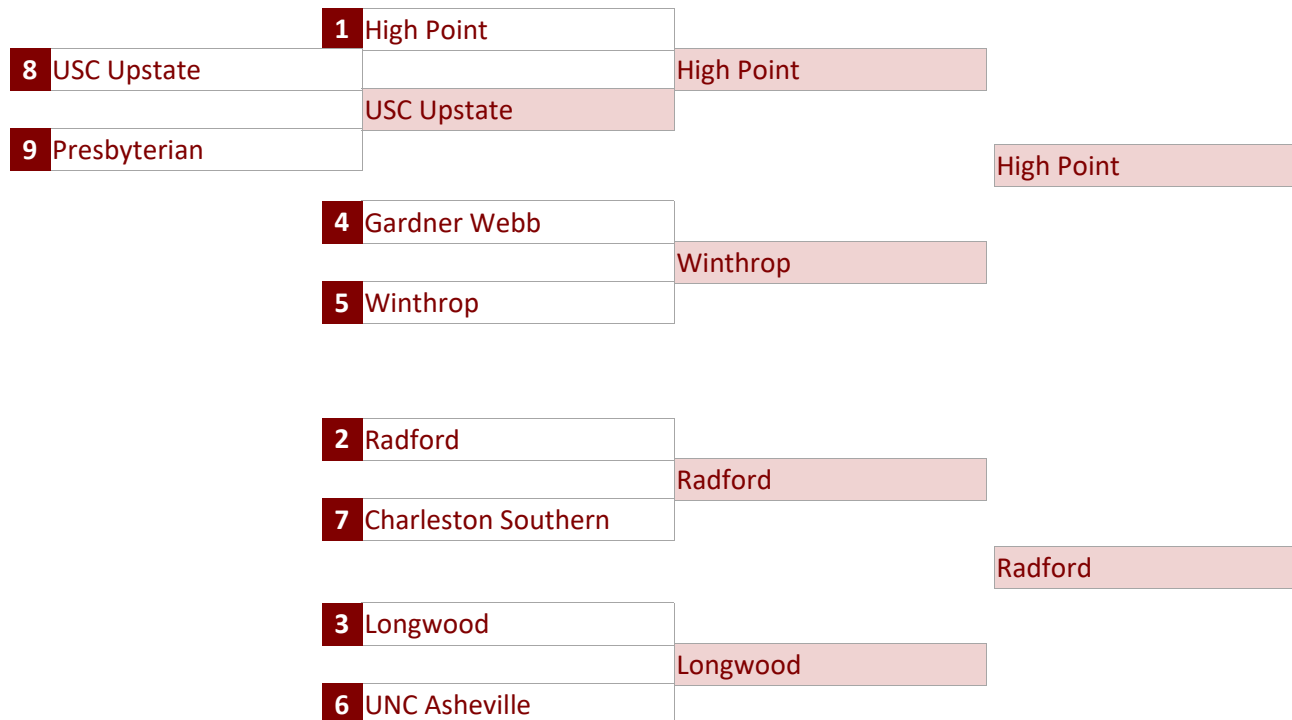

2026 Won/Lost: Big South - Women

DNQ	Seed	School	Won*	Lost*
☐	1	High Point	27	5
☐	2	Radford	22	12
☐	3	Longwood	21	10
☐	4	Gardner Webb	12	19
☐	5	Winthrop	15	17
☐	6	UNC Asheville	12	18
☐	7	Charleston Southern	8	22
☐	8	USC Upstate	12	20
☐	9	Presbyterian	3	27

*After Conference Tournament

Champions
High Point
2026