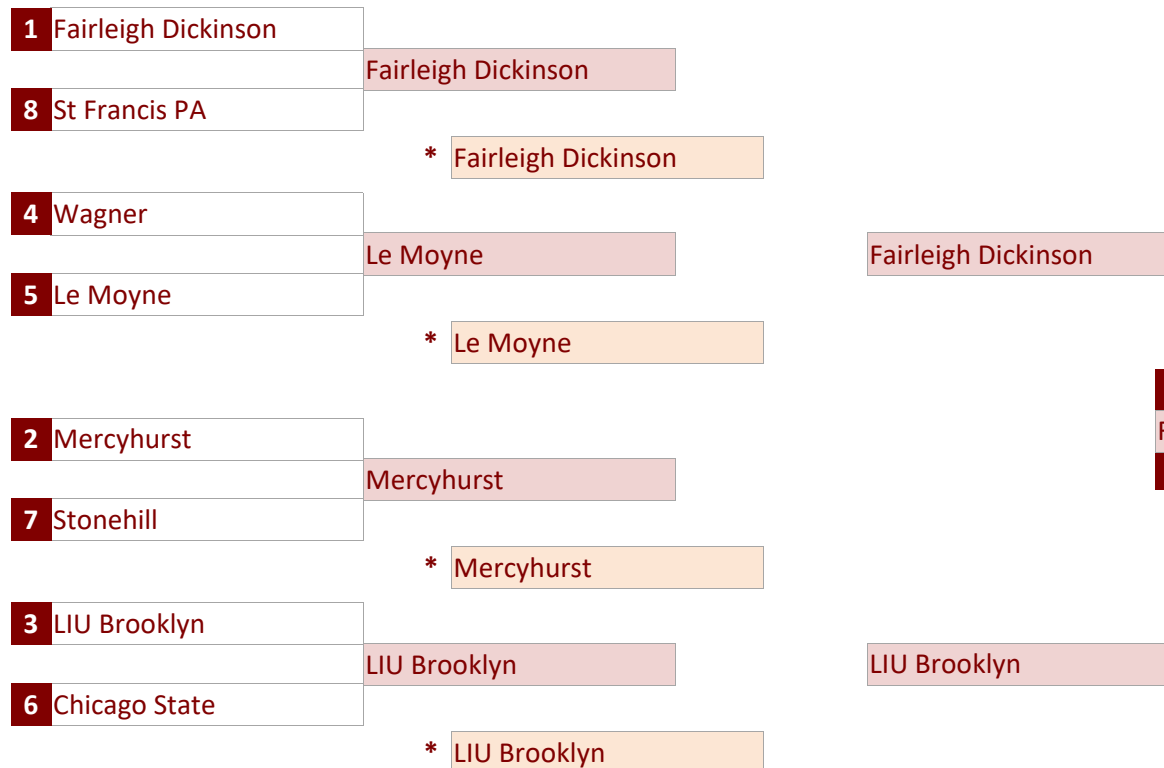

2026 Won/Lost: Northeast - Women

DNQ	Seed	School	Won*	Lost*
☐	1	Fairleigh Dickinson	30	4
☐	2	Mercyhurst	15	16
☐	3	LIU Brooklyn	21	11
☐	4	Wagner	13	17
☐	5	Le Moyne	12	21
☐	6	Chicago State	9	23
☐	7	Stonehill	12	18
☐	8	St Francis PA	3	27
☒		Central Connecticut St	2	27

*After Conference Tournament

* Re-Seed

Champions
Fairleigh Dickinson
2026