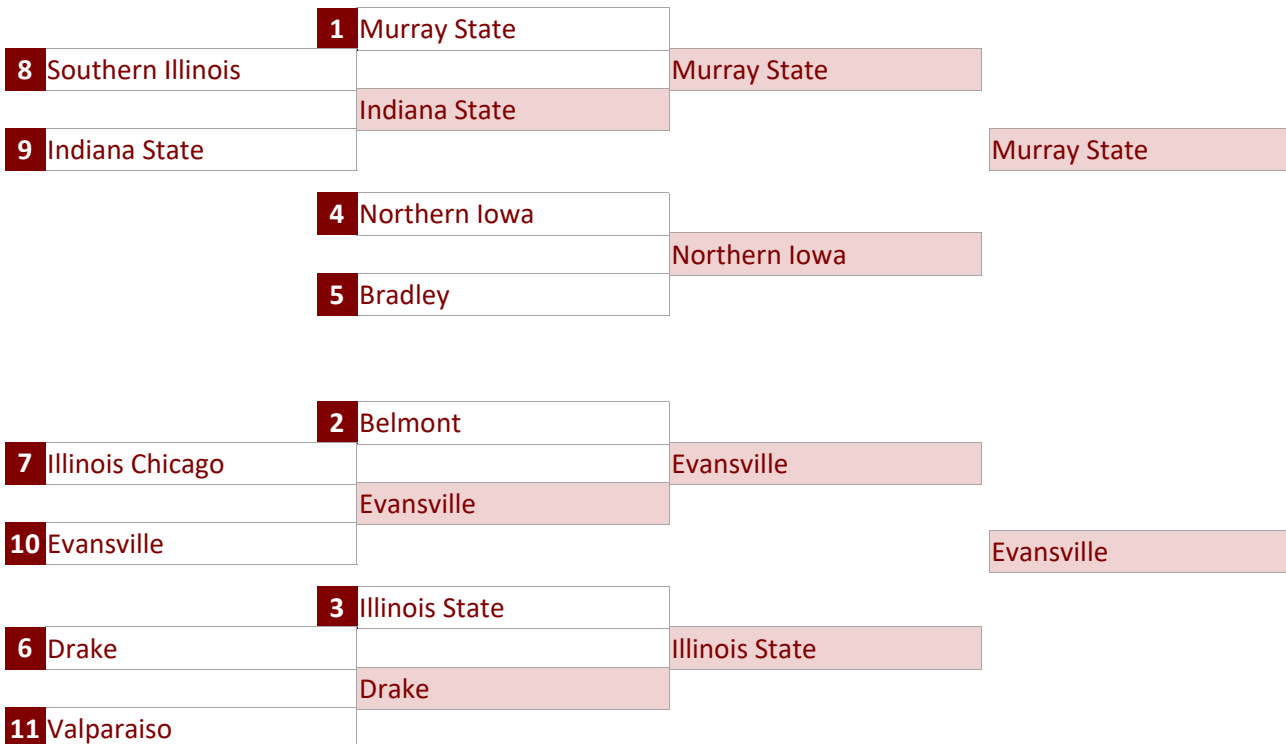

2026 Won/Lost: Missouri Valley - Women

DNQ	Seed	School	Won*	Lost*
☐	1	Murray State	31	3
☐	2	Belmont	20	12
☐	3	Illinois State	20	13
☐	4	Northern Iowa	18	14
☐	5	Bradley	20	12
☐	6	Drake	12	20
☐	7	Illinois Chicago	14	18
☐	8	Southern Illinois	10	20
☐	9	Indiana State	10	22
☐	10	Evansville	10	25
☐	11	Valparaiso	0	32

*After Conference Tournament

Champions
Murray State
2026