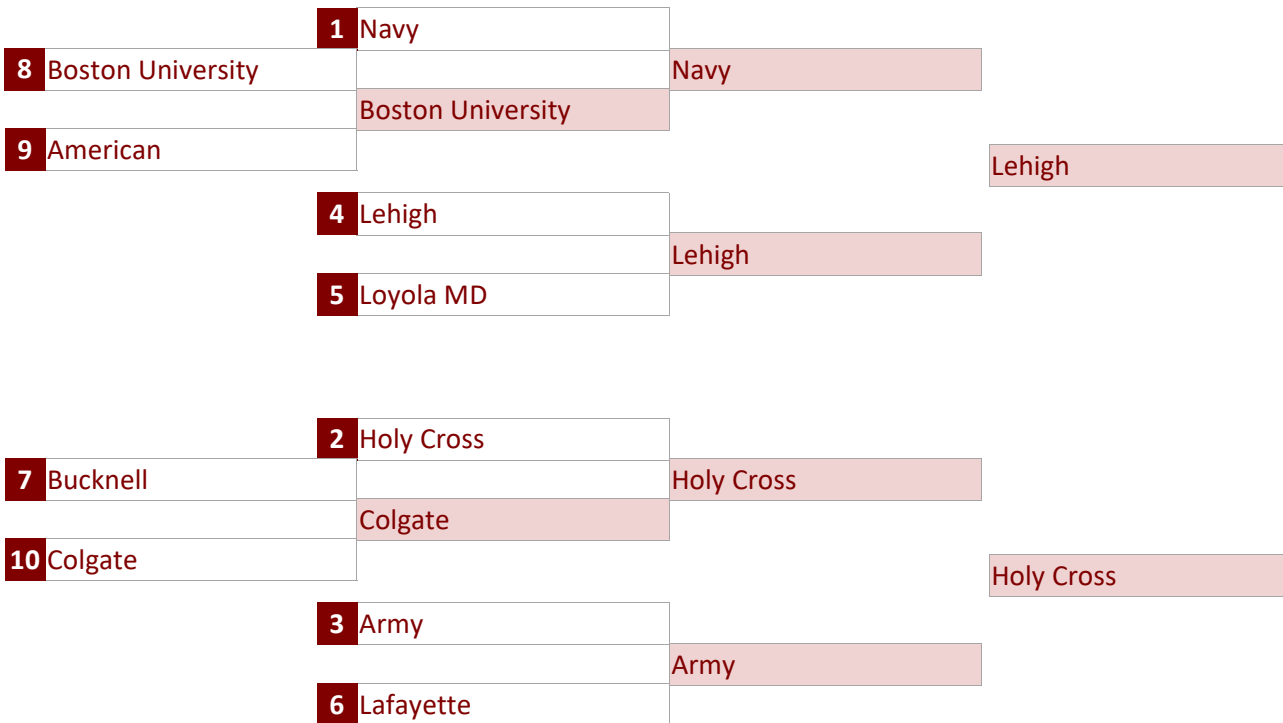

2026 Won/Lost: Patriot - Women

DNQ	Seed	School	Won*	Lost*
☐	1	Navy	21	8
☐	2	Holy Cross	23	9
☐	3	Army	24	7
☐	4	Lehigh	17	14
☐	5	Loyola MD	12	17
☐	6	Lafayette	11	19
☐	7	Bucknell	11	19
☐	8	Boston University	11	20
☐	9	American	7	23
☐	10	Colgate	7	24

*After Conference Tournament

Champions
Holy Cross
2026